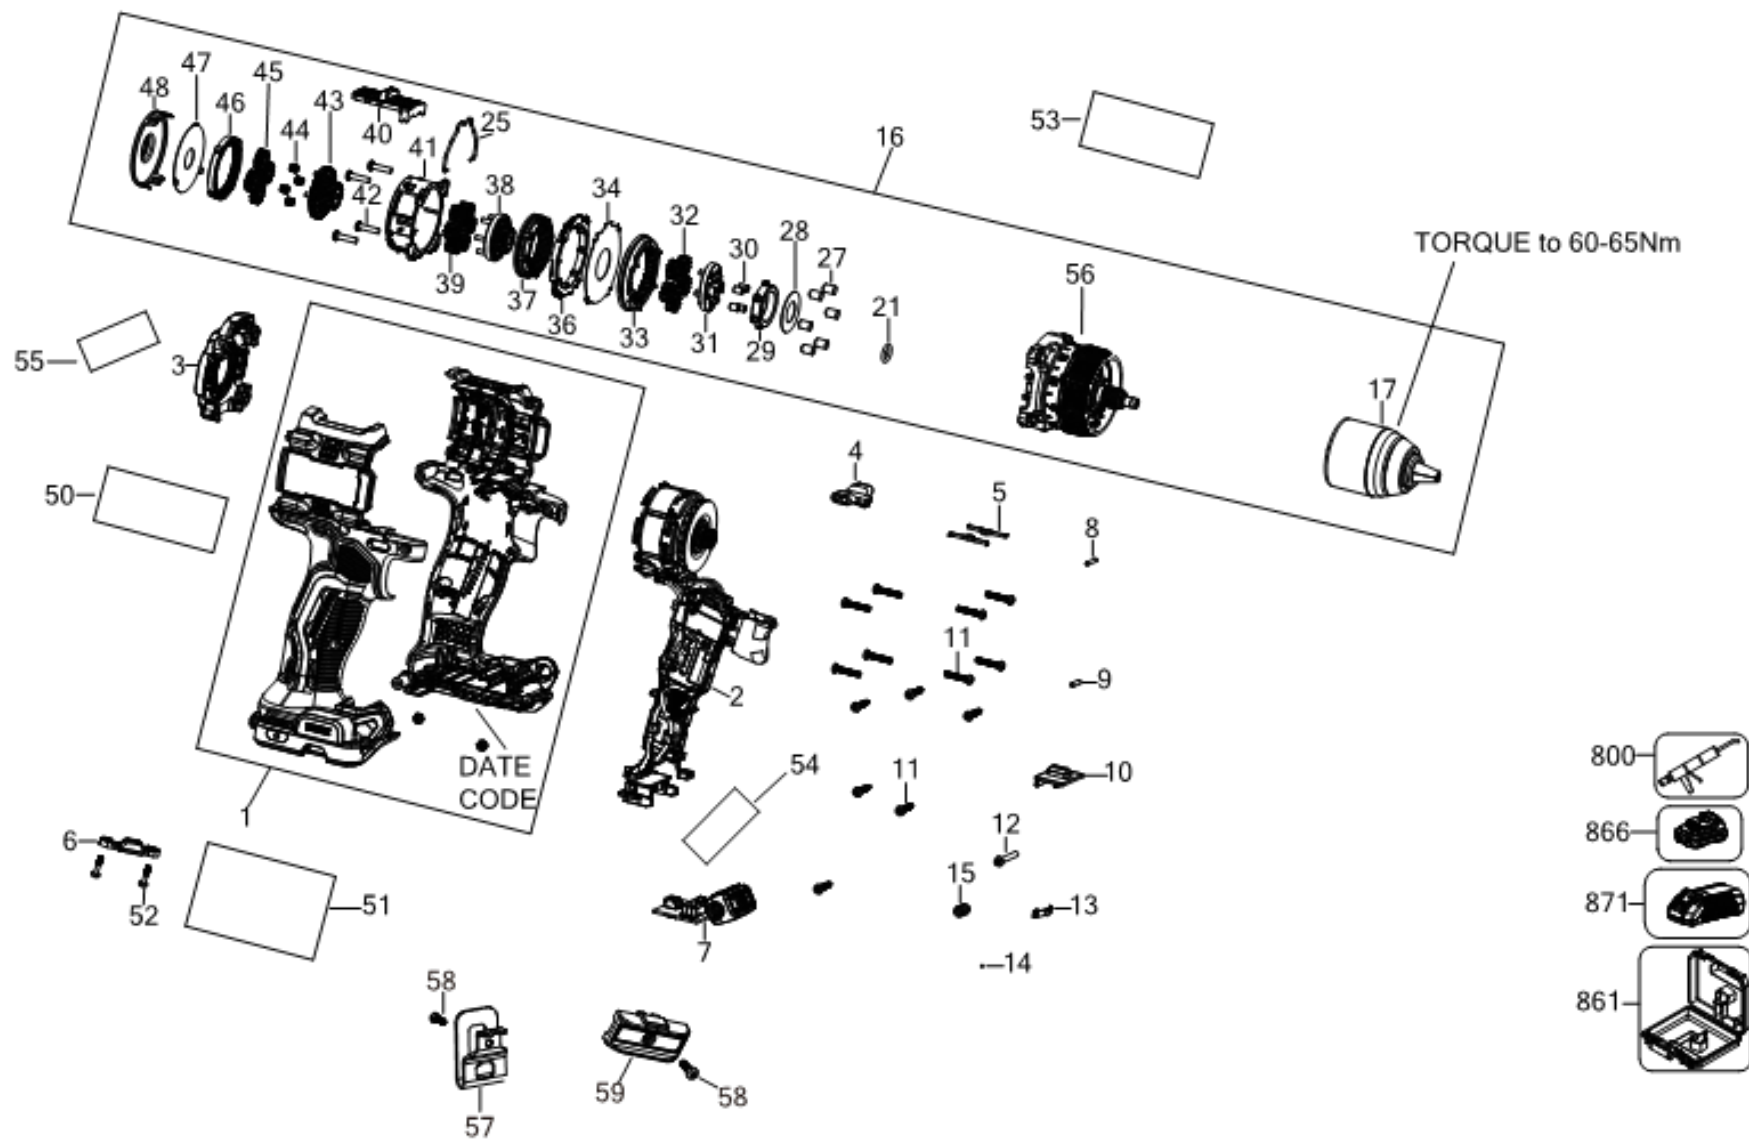

DeWALT

LANYARD READY KIT EUROPE

Typ
1

©

DCD800P2LRT CORDLESS DRILL/DRIVER 1

Parts List DCD800P2LRT CORDLESS DRILL/DRIVER 1

Item	Part Number	Qty	Part Description	General Description	Other Info	Repair Inst	Markets
1	N901118	1	HOUSING SA			No	QW
2	NA034896	1	MOTOR & SWITCH SA			No	QW
3	N882247	1	CAP			No	QW
4	N399342	1	ACTUATOR FWD/REV			No	QW
5	N014681	2	LEAF SPRING			No	QW
6	N787996	1	INSERT			No	QW
7	N883994	1	LED LIGHT			No	QW
8	N917079	1	ROLL PIN			No	QW
9	N071836	1	ROLL PIN			No	QW
10	N393603	1	SELECTOR			No	QW
11	682211-00	14	SCREW			No	QW
12	330019-62	1	SCREW			No	QW
13	N392855	1	DETENT			No	QW
14	N831593	2	SCREW			No	QW
15	N929081	1	SPRING COMPRESSION			No	QW
16	NA034897	1	TRANSMISSION SA			No	QW
17	N928691	1	CHUCK			No	QW
21	N548029	1	O RING			No	QW
25	N855159	1	WIRE			No	QW
27	NA023433	6	PIN			No	QW
28	N527659	1	WASHER LOCK			No	QW
29	NA153473	1	LOCKING RING			No	QW
30	NA200988	1	LOCK PIN			No	QW
31	NA034903	1	CARRIER SA			No	QW
32	N845244	5	GEAR			No	QW
33	N845243	1	GEAR			No	QW
34	N875646	1	PLATE			No	QW
36	N855533	1	RING			No	QW
37	N845241	1	GEAR			No	QW
38	NA034901	1	CARRIER SA			No	QW
39	N845240	6	GEAR			No	QW
40	N855158	1	LEVER			No	QW