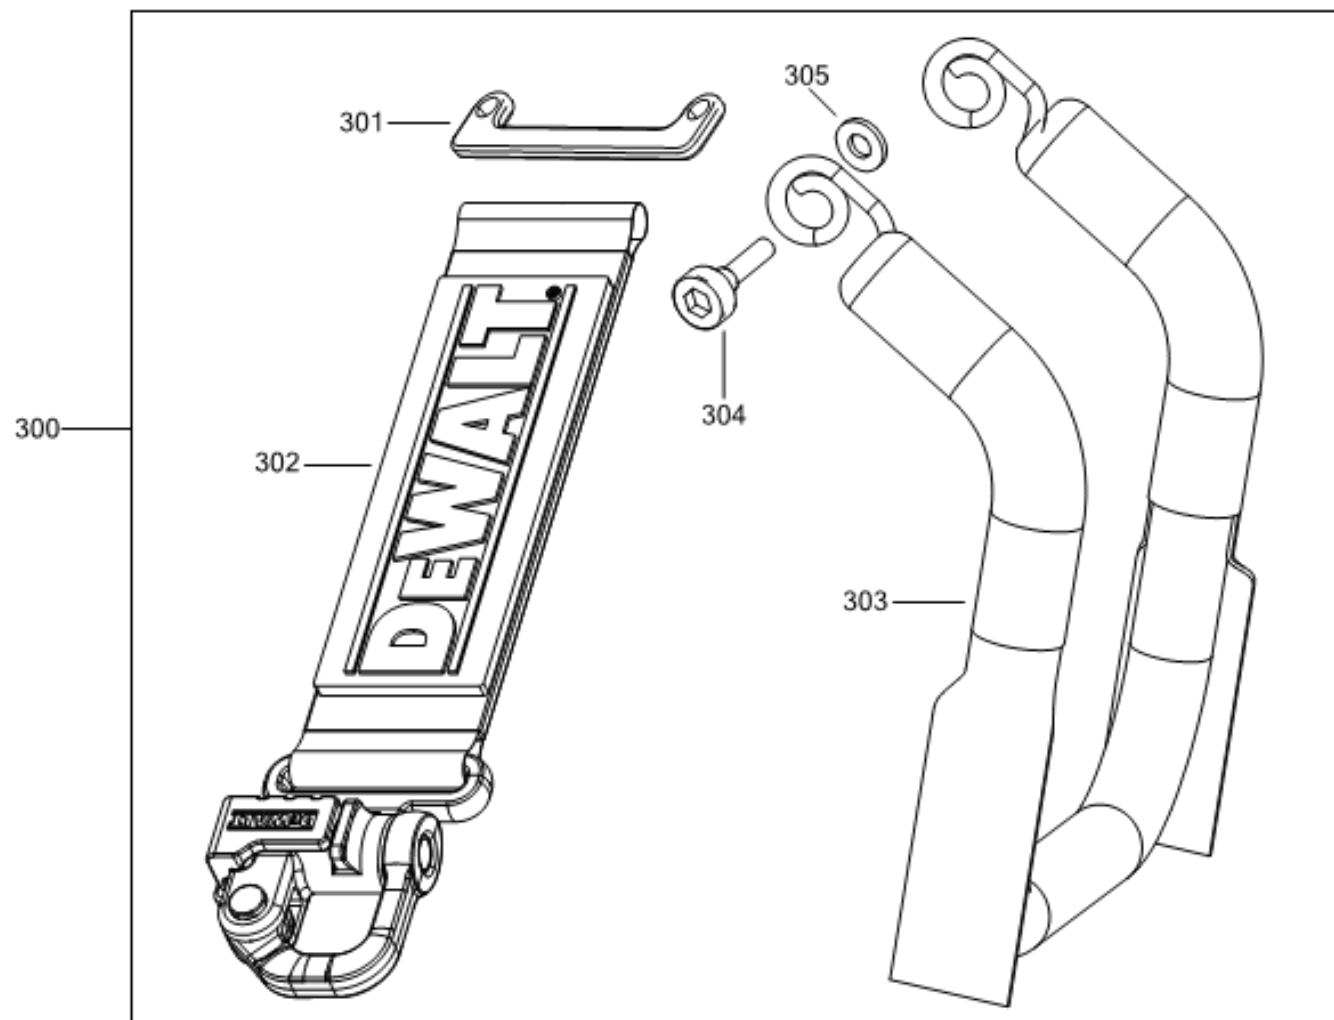

DeWALT

LANYARD READY KIT EUROPE

Typ
1

©

DCD800P2LRT CORDLESS DRILL/DRIVER 1

Parts List DCD800P2LRT CORDLESS DRILL/DRIVER 1

Item	Part Number	Qty	Part Description	General Description	Other Info	Repair Inst	Markets
1	N901118	1	HOUSING SA			No	QW
2	NA034896	1	MOTOR & SWITCH SA			No	QW
3	N882247	1	CAP			No	QW
4	N399342	1	ACTUATOR FWD/REV			No	QW
5	N014681	2	LEAF SPRING			No	QW
6	N787996	1	INSERT			No	QW
7	N883994	1	LED LIGHT			No	QW
8	N917079	1	ROLL PIN			No	QW
9	N071836	1	ROLL PIN			No	QW
10	N393603	1	SELECTOR			No	QW
11	682211-00	14	SCREW			No	QW
12	330019-62	1	SCREW			No	QW
13	N392855	1	DETENT			No	QW
14	N831593	2	SCREW			No	QW
15	N929081	1	SPRING COMPRESSION			No	QW
16	NA034897	1	TRANSMISSION SA			No	QW
17	N928691	1	CHUCK			No	QW
21	N548029	1	O RING			No	QW
25	N855159	1	WIRE			No	QW
27	NA023433	6	PIN			No	QW
28	N527659	1	WASHER LOCK			No	QW
29	NA153473	1	LOCKING RING			No	QW
30	NA200988	1	LOCK PIN			No	QW
31	NA034903	1	CARRIER SA			No	QW
32	N845244	5	GEAR			No	QW
33	N845243	1	GEAR			No	QW
34	N875646	1	PLATE			No	QW
36	N855533	1	RING			No	QW
37	N845241	1	GEAR			No	QW
38	NA034901	1	CARRIER SA			No	QW
39	N845240	6	GEAR			No	QW
40	N855158	1	LEVER			No	QW